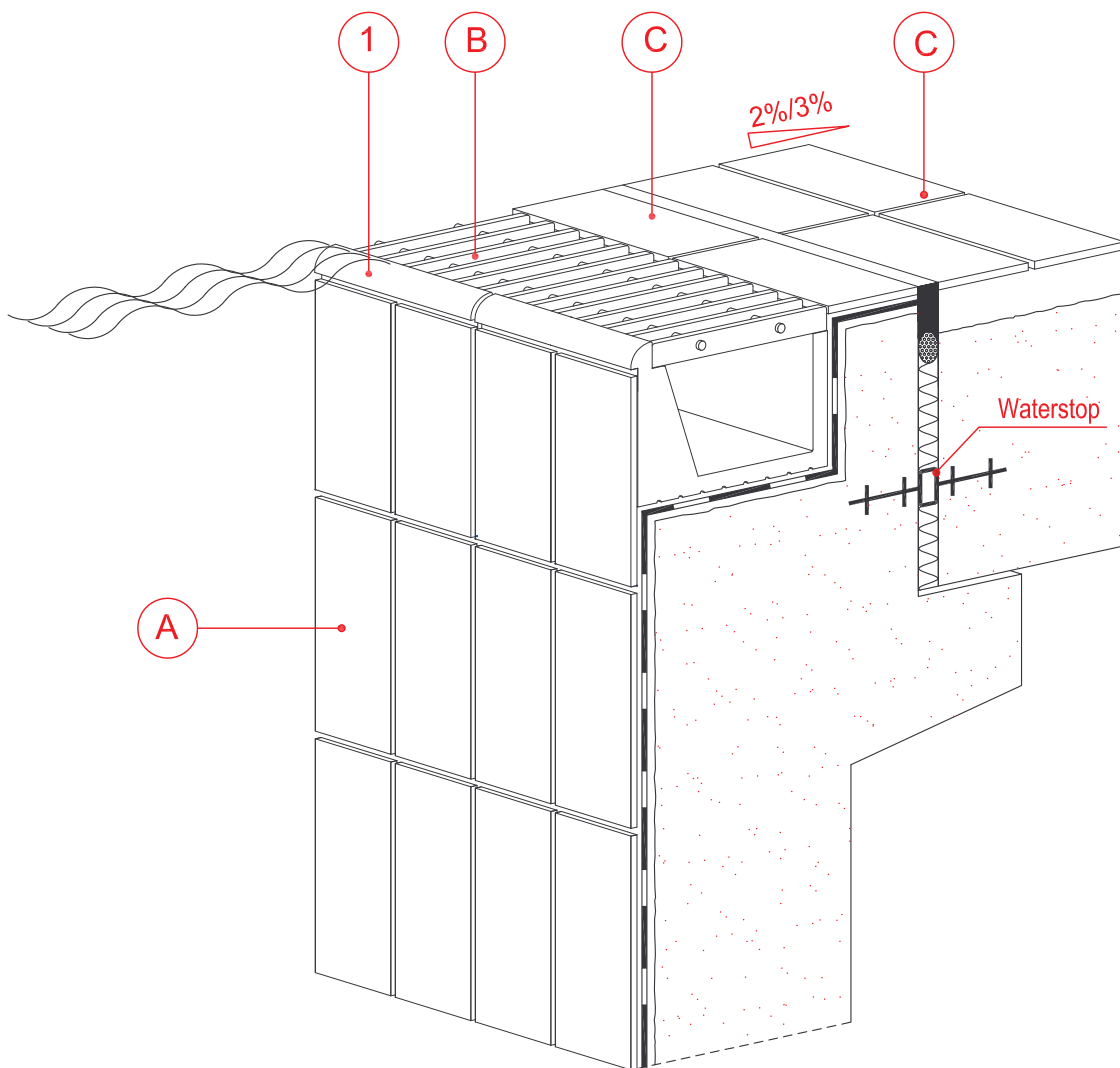

BORDO WIESBADEN/SYSTEME WIESBADEN/WIESBADEN SYSTEM/SYSTEM WIESBADEN
Mod. WSC 0121.2

A	INTERNO VASCA INTERIEUR BASSIN POOL TANK BECKEN	B	GRIGLIA IN P.V.C. GRILLE EN P.V.C. GRATING IN P.V.C. P.V.C. ROST	C	ESTERNO VASCA PLAGE POOL SURROUND BECKENUMGANG
---	--	---	---	---	---