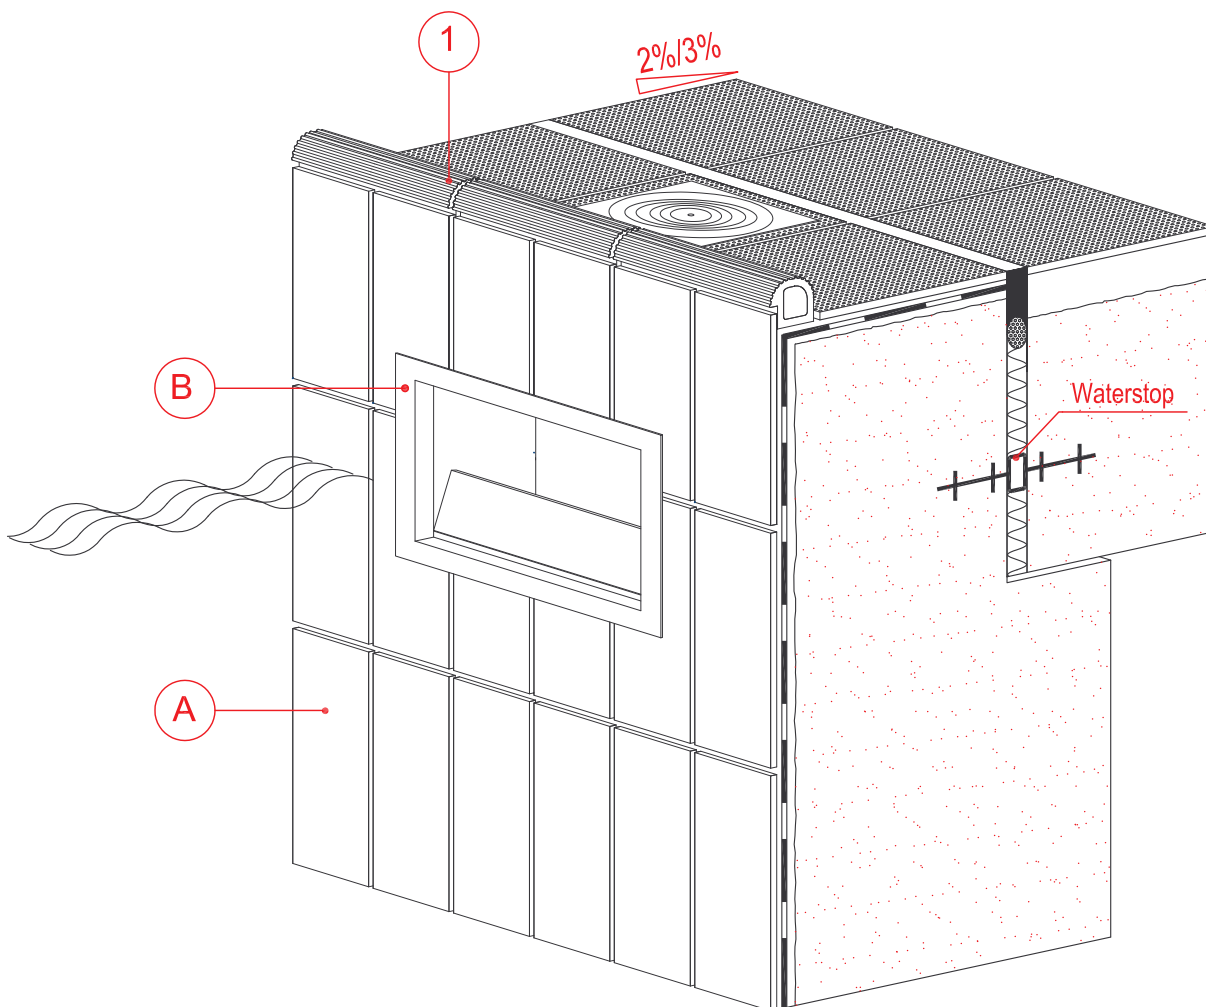

**BORDO SKIMMER/SYSTEME SKIMMER/SKIMMER SYSTEM/SYSTEM SKIMMER
SK 6050**

A	INTERNO VASCA INTERIEUR BASSIN POOL TANK BECKEN	B	SKIMMER SKIMMER SKIMMER SKIMMER
---	--	---	--

1

<p>ART. 6050 RIGATA</p>